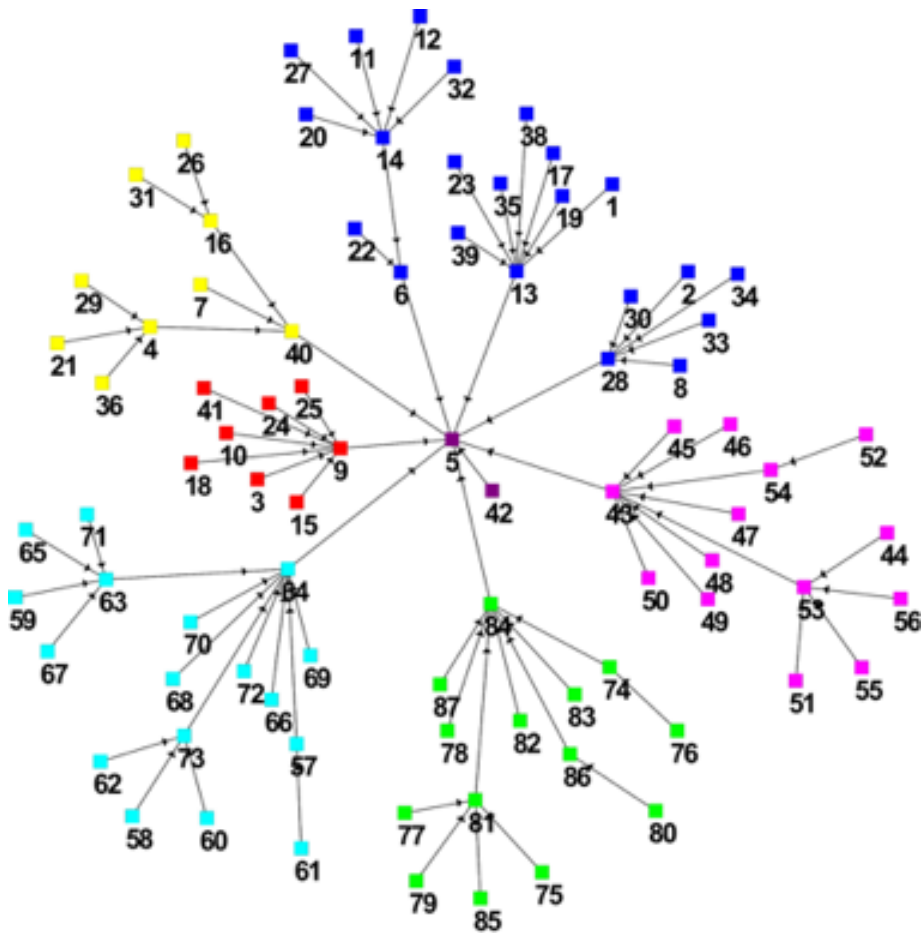

Two Views of the Same Organization

Hierarchy – Prescribed Network

Links show formal structure, arrows point to boss

Employee names are replaced by numbers

Departments designated by node color

Wirearchy – Emergent Network

Links show who actually works with whom

Employee names are replaced by numbers

Departments designated by node color